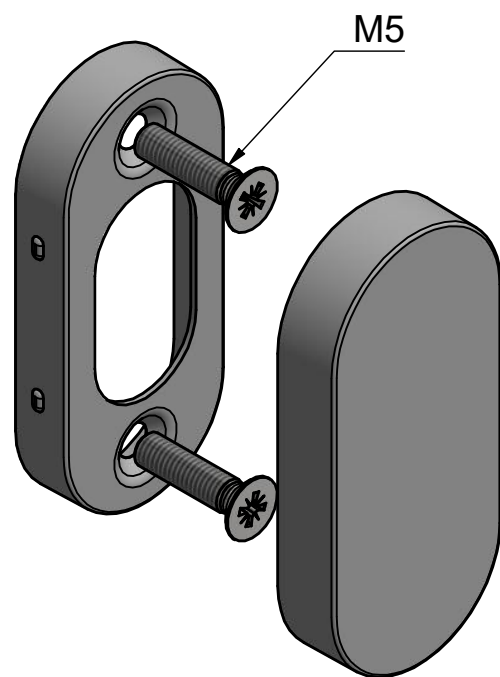

# LBB32

narrow blind escutcheon  
stainless steel

FORMANI®		Part number:	
		Description:	
Doc no.: 1501R070 LBB32 V01.dwg	LBB32		Format:
Drawn by: Wouter Kuipers			Creation date: 27-11-2018
FORMANI HOLLAND B.V. EUROPALAAN 12 6199 AB MAASTRICHT-AIRPORT NL T +31 (0)43 308 90 00 INFO@FORMANI.COM FORMANI.COM			