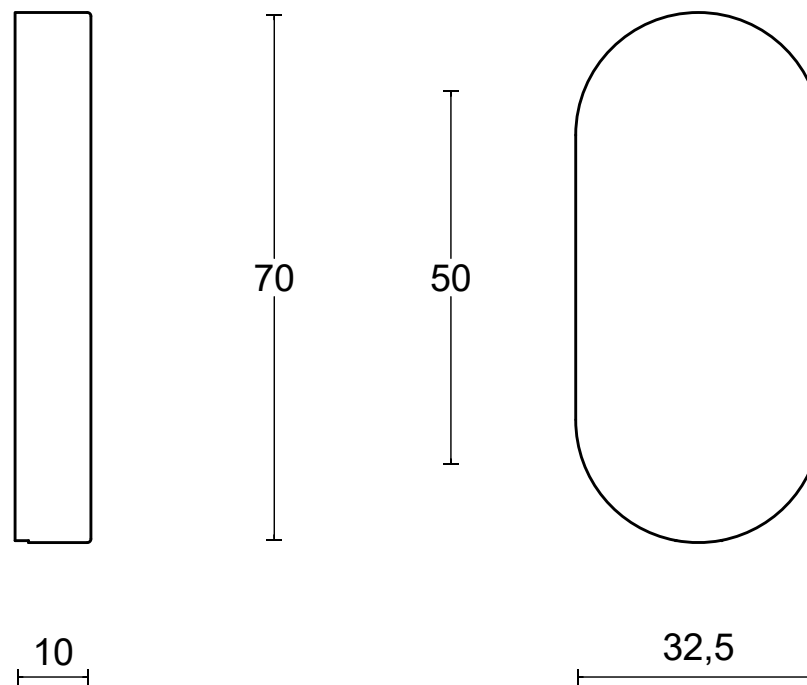

# LBB32

narrow blind escutcheon  
stainless steel

FORMANI®		Part number:	
		Description:	
Doc no.: 1501R070 LBB32 V01.dwg	LBB32		Format:
Drawn by: Wouter Kuipers			Creation date: 27-11-2018
FORMANI HOLLAND B.V. EUROPALAAN 12 6199 AB MAASTRICHT-AIRPORT NL T +31 (0)43 308 90 00 INFO@FORMANI.COM FORMANI.COM			